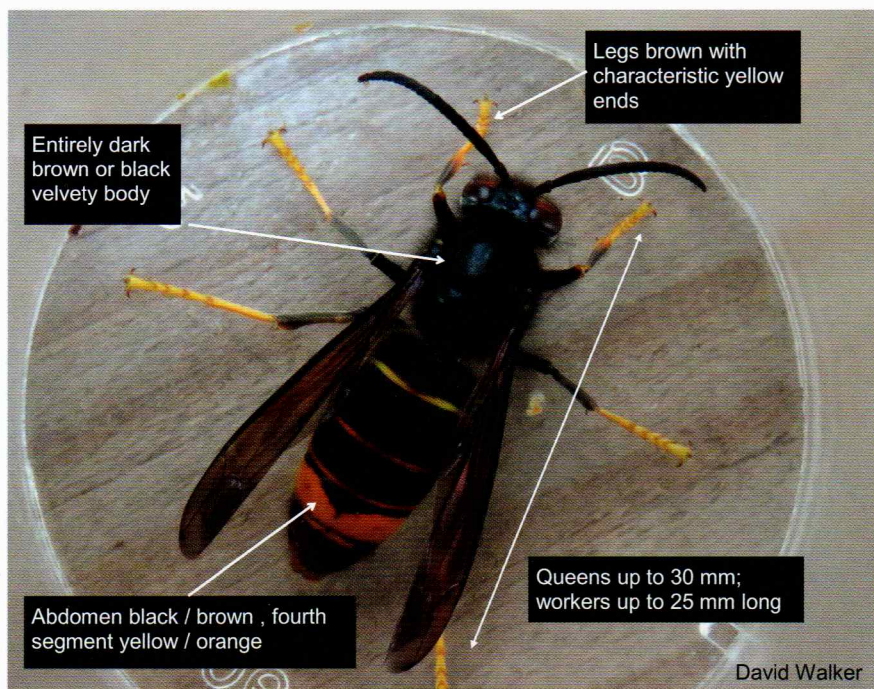

Key ID Features

David Walker