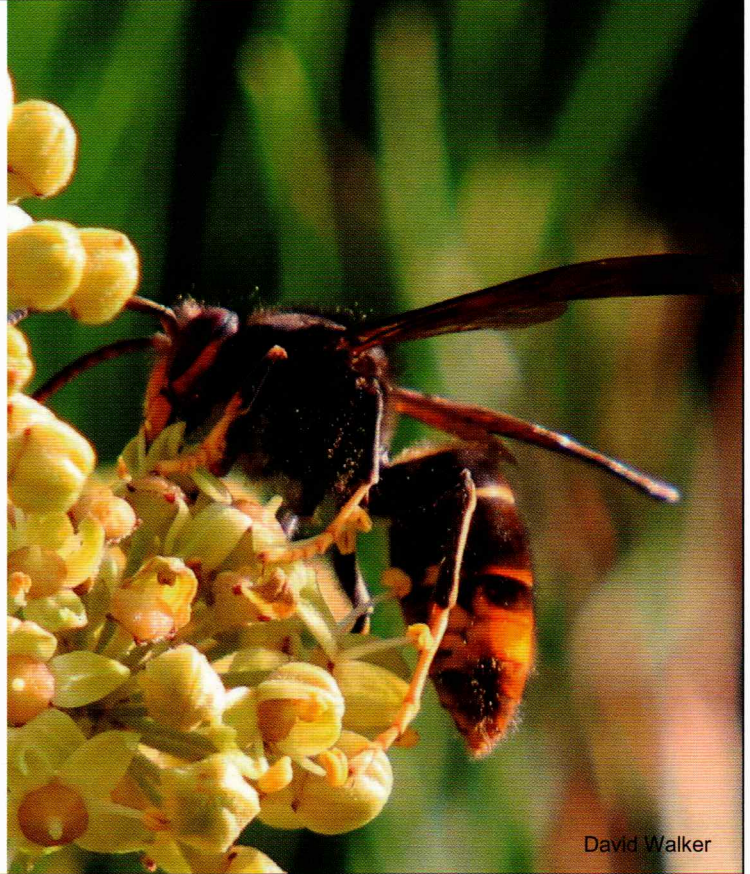

Asian Hornet

European Hornet

Asian Hornet

Alert!

Report sightings of this species:

- with the iPhone and Android recording app: **Asian Hornet Watch**
- online at: www.nonnativespecies.org/alerts/asianhornet
- by email: alertnonnative@ceh.ac.uk

Species Description

Scientific name: *Vespa velutina*

AKA: Yellow-legged Hornet

Native to: Asia

Habitat: Nests usually high in trees and man made structures, sometimes closer to the ground; hunts honey bees, other insects and also feeds on fruit and flowers.

Not easily confused with any other species. Dark brown or black velvety body. Characteristically dark abdomen and yellow tipped legs. Smaller than the native European Hornet.

Introduced to France in 2004 where it has spread rapidly. A number of sightings have been recorded in the UK since 2016. High possibility of introduction through, for example, soil associated with imported plants, cut flowers, fruit, garden items (furniture, plant pots), freight containers, in vehicles, or in/on untreated timber. The possibility that it could fly across the Channel has not been ruled out.

A highly aggressive predator of native insects. Poses a significant threat to honey bees and other pollinators.

Do not disturb an active nest. Members of the public who suspect they have found an Asian Hornet should report it with a photo using the details provided in the red box at the top of this ID sheet.

David Walker