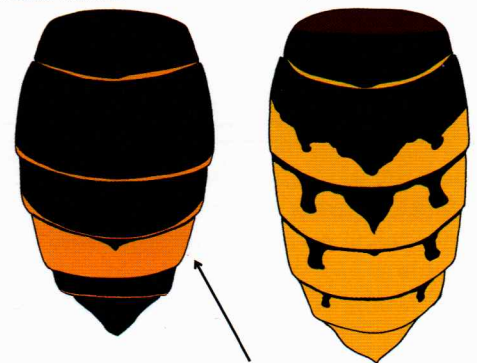

Not easily confused with any other species. Dark brown or black velvety body. Characteristically dark abdomen and yellow tipped legs. Smaller than the native European Hornet.

Introduced to France in 2004 where it has spread rapidly. A number of sightings have been recorded in the UK since 2016. High possibility of introduction through, for example, soil associated with imported plants, cut flowers, fruit, garden items (furniture, plant pots), freight containers, in vehicles, or in/on untreated timber. The possibility that it could fly across the Channel has not been ruled out.

A highly aggressive predator of native insects. Poses a significant threat to honey bees and other pollinators.

Do not disturb an active nest. Members of the public who suspect they have found an Asian Hornet should report it with a photo using the details provided in the red box at the top of this ID sheet.

David Walker

Key ID Features

David Walker

Asian Hornet

European Hornet

Asian Hornet abdomen is almost entirely dark except for 4th abdominal segment.

Asian hornet "hawking" for honey bee prey

J. Haxaire